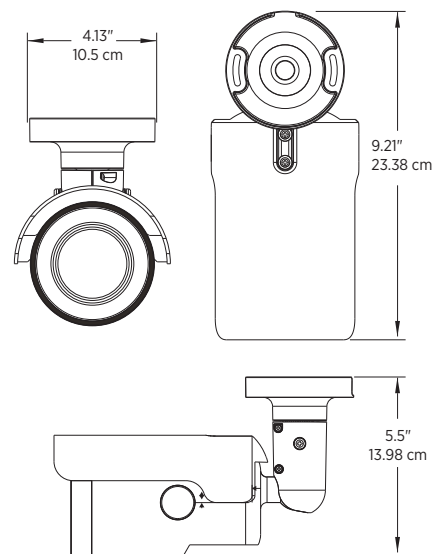

5-year warranty:

- Option for Advance Replacement or Repair & Return.
- No need to issue a PO prior to receiving the replacement.
- March Networks incurs all shipping costs – both ways – for Advance Replacements.