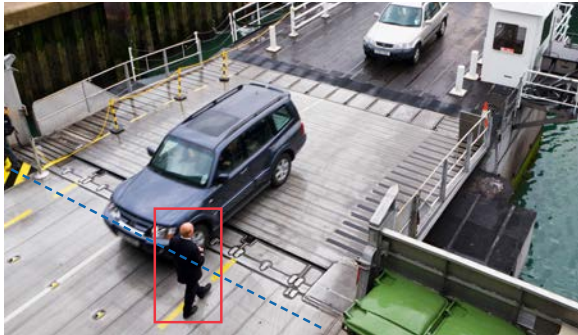

# ME6 IR DuraBullet

6MP ruggedized bullet camera with intelligent video and IR, for indoor and outdoor applications

The “Wrong Direction” analytic triggers an alarm when a person walks into the restricted area.

The **ME6 IR DuraBullet** from March Networks® delivers 6MP image quality, combined with built-in IR LEDs, allowing you to discern objects in the dark from over 131 feet (40 meters) away. The housing is weather-resistant and vandal-proof, rated for severe outdoor conditions and extreme temperatures.